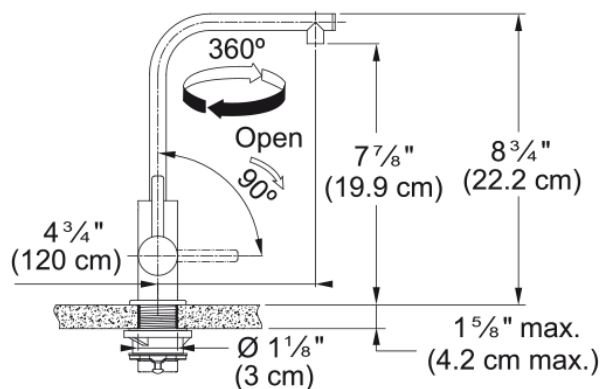

## Technical Data

### Product Dimensions

Faucet hole diameter	31,75 mm
Cartridge dimension	12,70 mm

### Installation

Mounting type	Shank
Water supply hose connection	3/8"
Water supply hose length	1524 mm